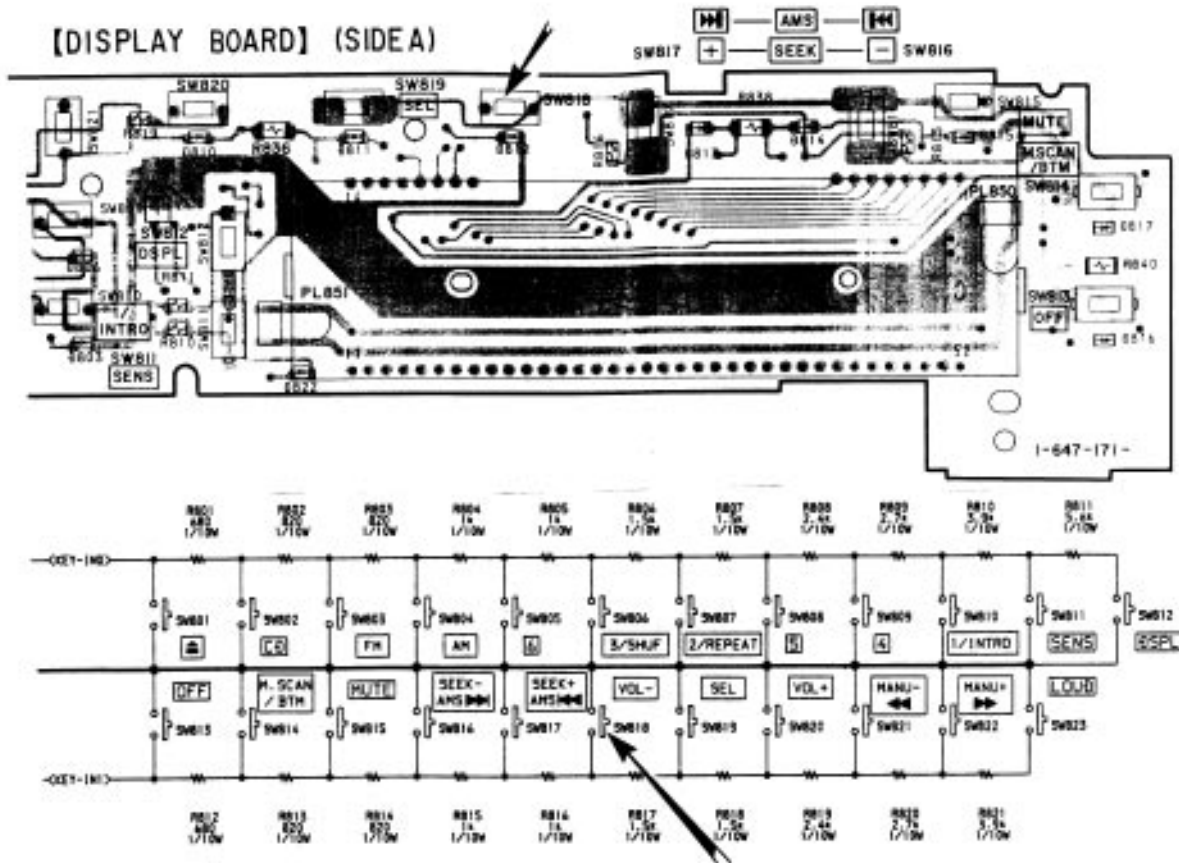

# Car Stereo Service Bulletin

**CSA-14**

Sony Service Company - Technical Services  
A Division of Sony Electronics Inc.  
Sony Drive, Park Ridge, New Jersey 07656

**Model:** CDX-5060

**No.** 363

**Subject:** Part Number Correction - Reference No. SW818,  
Switch (Vol -)

**Date:** May 1, 1995

**Symptom:**

(\*\*) The part number listed on page 43 of the Service Manual for Ref # SW818, Switch (Vol -), is incorrect.

**Solution:** Please note the correct part number as shown below.

| REF   | DESCRIPTION    | PART NUMBER  |              |
|-------|----------------|--------------|--------------|
|       |                | INCORRECT    | CORRECT      |
| SW818 | SWITCH (VOL -) | 1-692-386-21 | 1-572-704-21 |

Reference: FPR Q0597  
Autoflagged - NO

PRINTED ON RECYCLED PAPER

PRINTED IN USA

Filename: CAR0363.SB  
Directory: J:\SBDOC\MAY95  
Template: C:\WINWORD\S\_BULL.DOT  
Title:  
Subject:  
Author: Hoyt Wing Lee  
Keywords:  
Comments:  
Creation Date: 05/01/95 10:56 AM  
Revision Number: 2  
Last Saved On: 05/01/95 10:56 AM  
Last Saved By: Hoyt Wing Lee  
Total Editing Time: 1 Minute  
Last Printed On: 04/01/96 9:39 AM  
As of Last Complete Printing  
Number of Pages: 3  
Number of Words: 118 (approx.)  
Number of Characters: 677 (approx.)